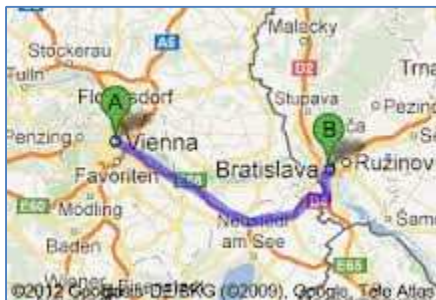

TRAVEL & LODGING TIPS

“Vienna (*Austria*) and Bratislava (*Slovakia*) are Europe’s Twin Capital Cities”

Bratislava and Vienna only 1-hour apart by bus or car

AIR

Flights to Bratislava from London, Rome, Brussels, Moscow, Liverpool, Edinburgh, Dublin, Milan, Birmingham, Kiev, Oslo, Barcelona and Paris

Flights to Vienna

AIRPORT BUS

Take the Vienna Airport Shuttle Bus to Bratislava City Center

CITY BUS

Take Bus Number 30, 34, 37, or 83 from Bratislava Centre to CVTISR

BUS STOP

Patronka bus stop only 2 minutes’ walk to CVTI SR,
which is located at Lamačská cesta 8/A, 811 04 Bratislava

RECOMMENDED HOTELS

Hotel Ibis is in Bratislava city center

Park Inn Danube is in Bratislava city center

Hotel Turist is a budget hotel located only 1.5 km from the historical center